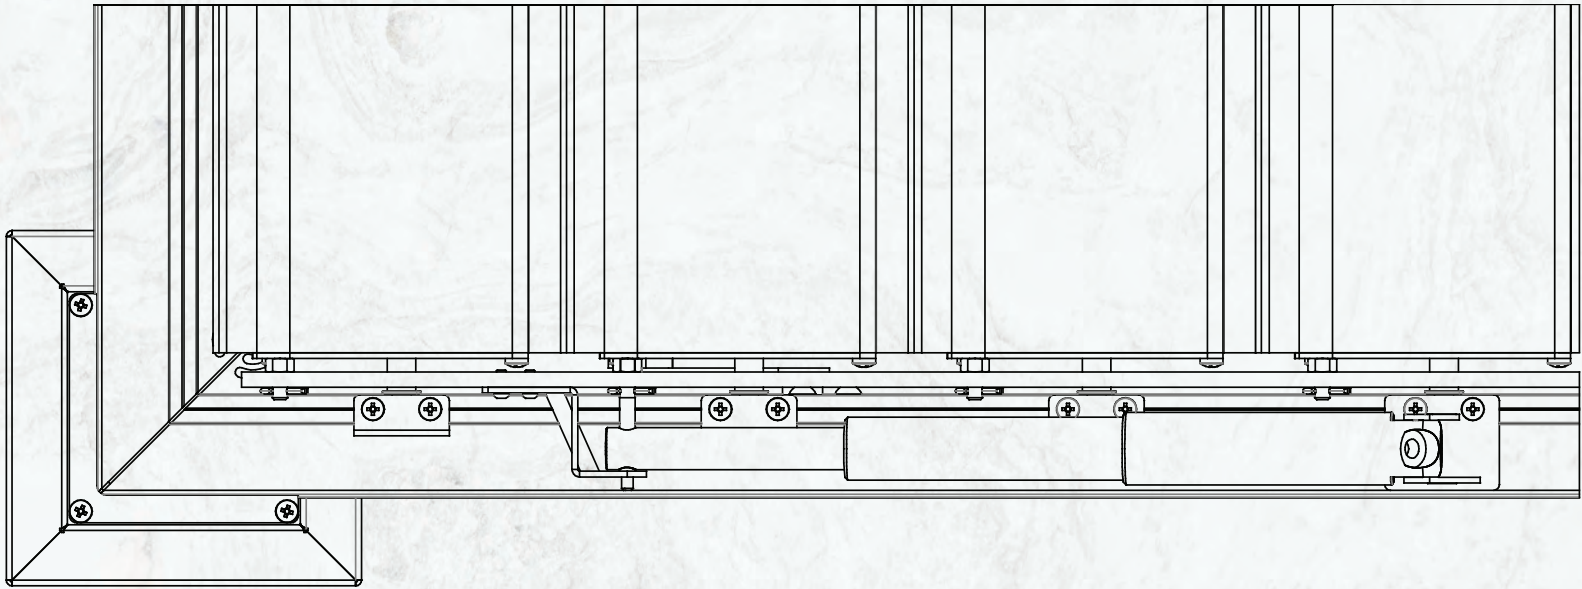

REMOTE CONTROL ROOF