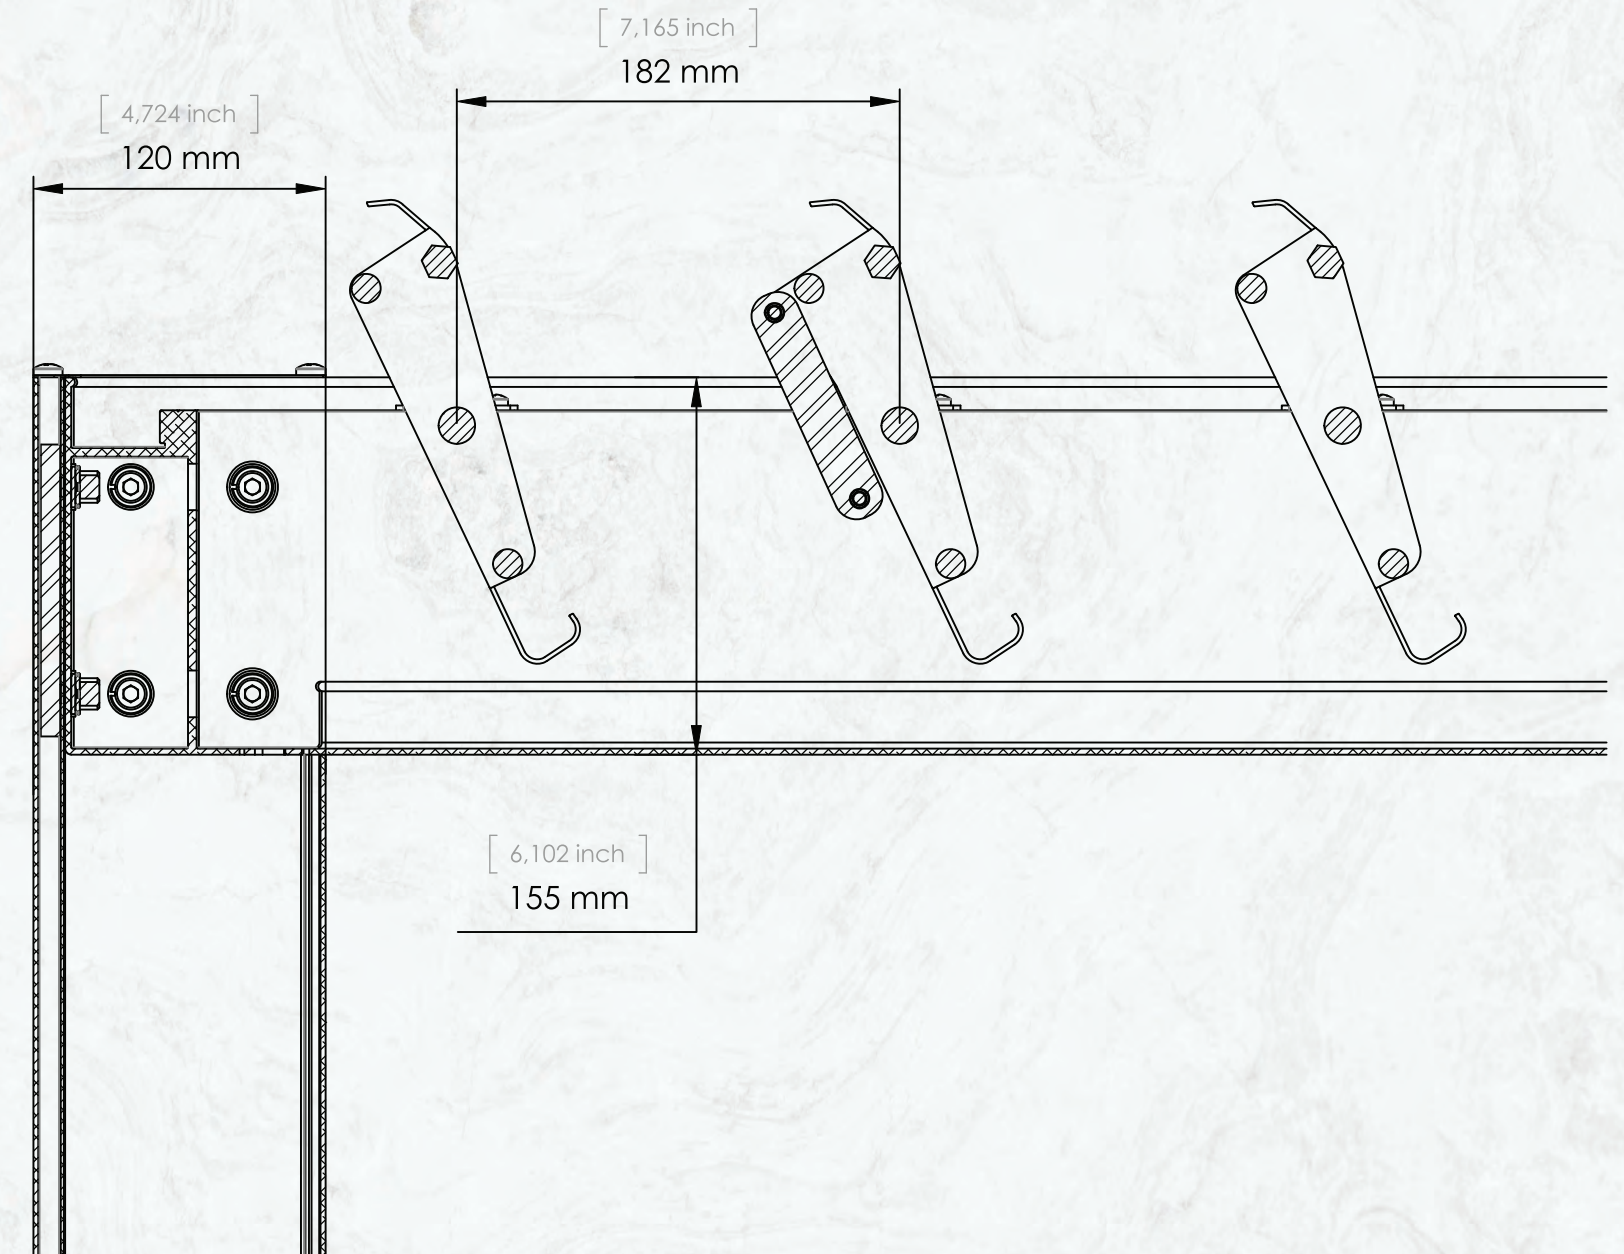

TECHNICAL DRAWING

MECHANICAL ROOF

PERGOLA 3x3	
A	3083 mm 121,378 inch
B	2506 mm 98,661 inch
C	155 mm 6,102 inch
D	3149 mm 123,976 inch
E	3057 mm 120,354 inch
Weight	204 kg
Number of Blades	20

PERGOLA 4x4	
A	4000 mm 157,480 inch
B	2506 mm 98,661 inch
C	155 mm 6,102 inch
D	4066 mm 160,070 inch
E	3974 mm 156,456 inch
Weight	295 kg
Number of Blades	28