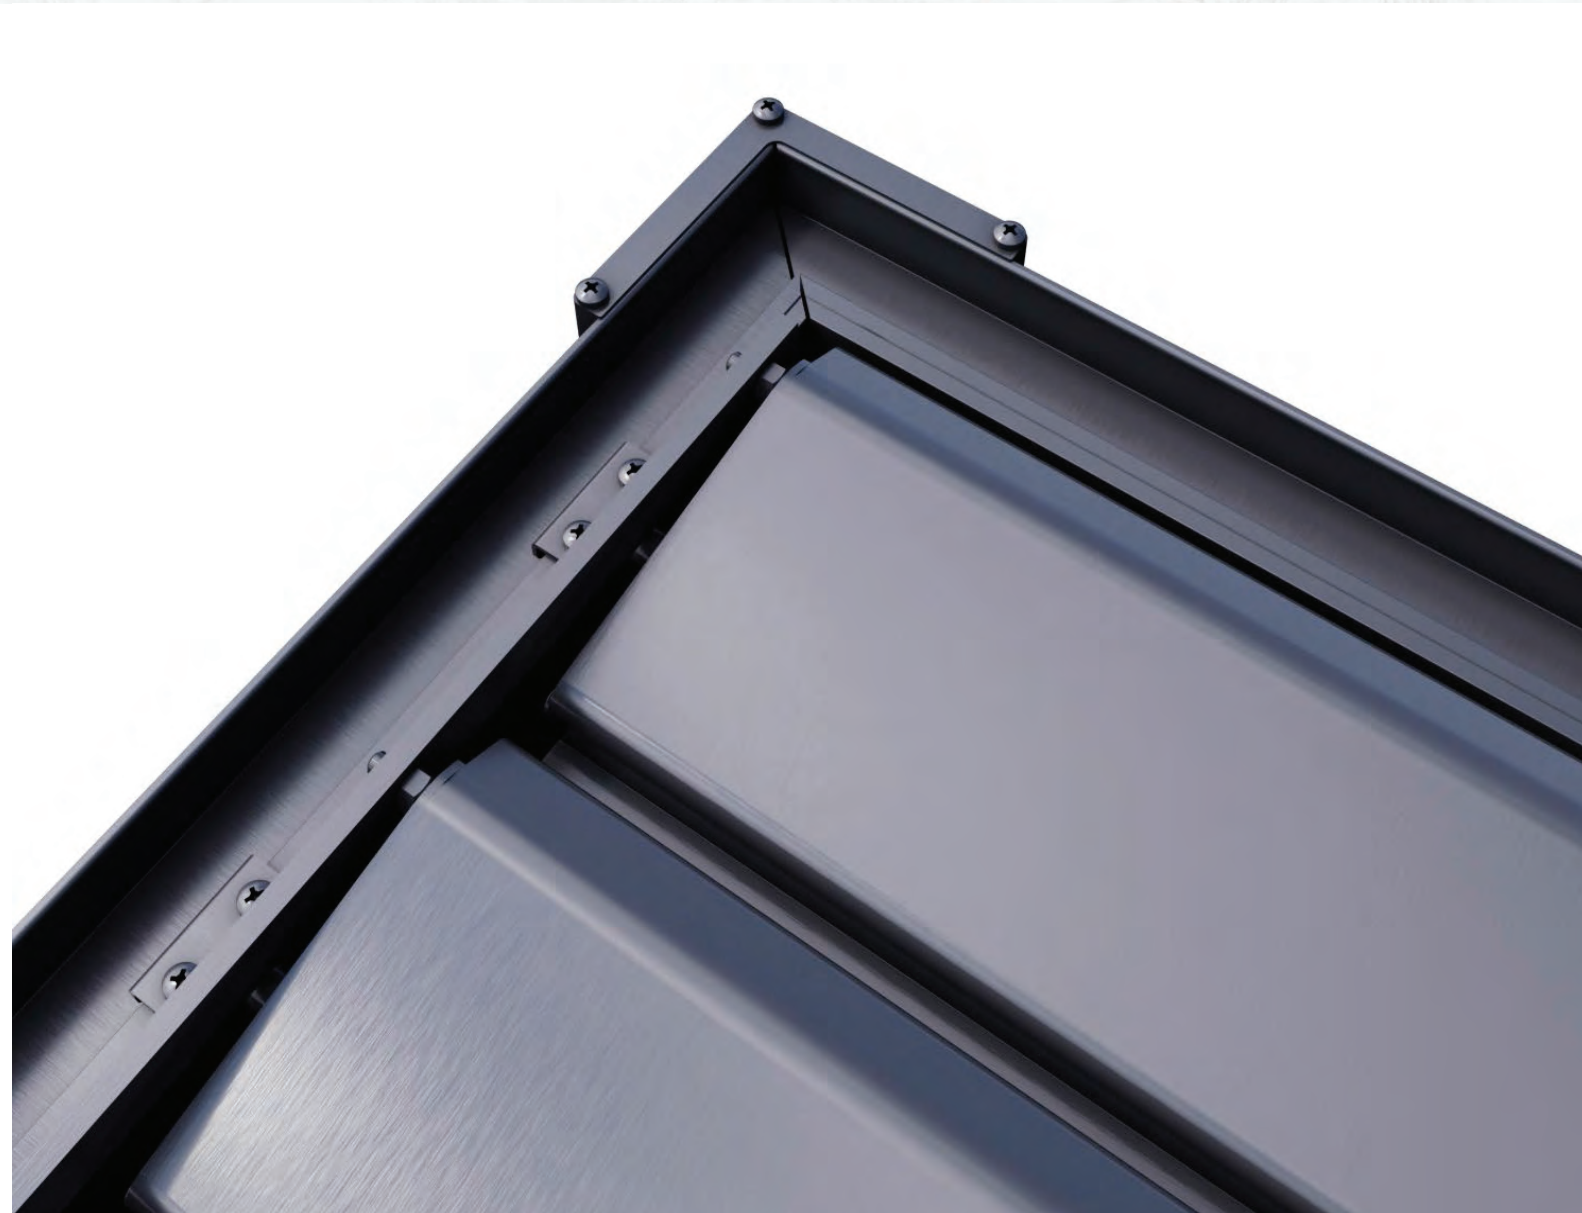

LOUVREMASTER® SYSTEM