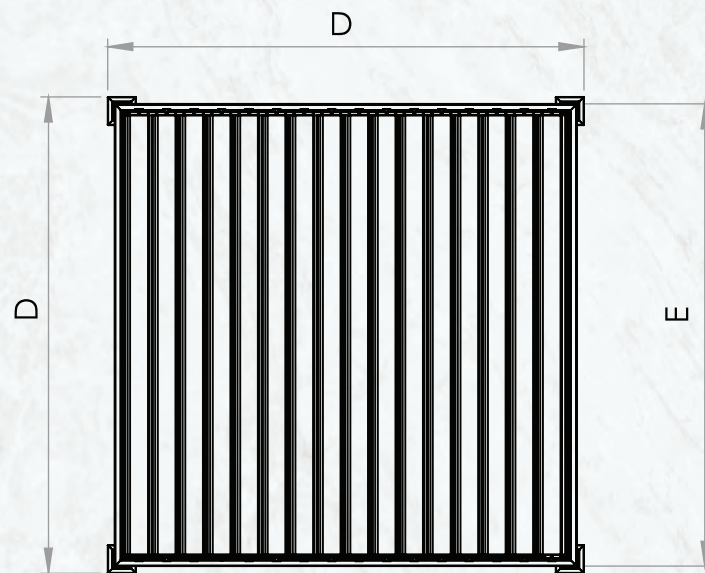

TECHNICAL DRAWING

MECHANICAL ROOF

PERGOLA 3x3	
A	3083 mm 121,378 inch
B	2506 mm 98,661 inch
C	155 mm 6,102 inch
D	3149 mm 123,976 inch
E	3057 mm 120,354 inch
Weight	204 kg
Number of Blades	20

PERGOLA 4x4	
A	4000 mm 157,480 inch
B	2506 mm 98,661 inch
C	155 mm 6,102 inch
D	4066 mm 160,070 inch
E	3974 mm 156,456 inch
Weight	295 kg
Number of Blades	28