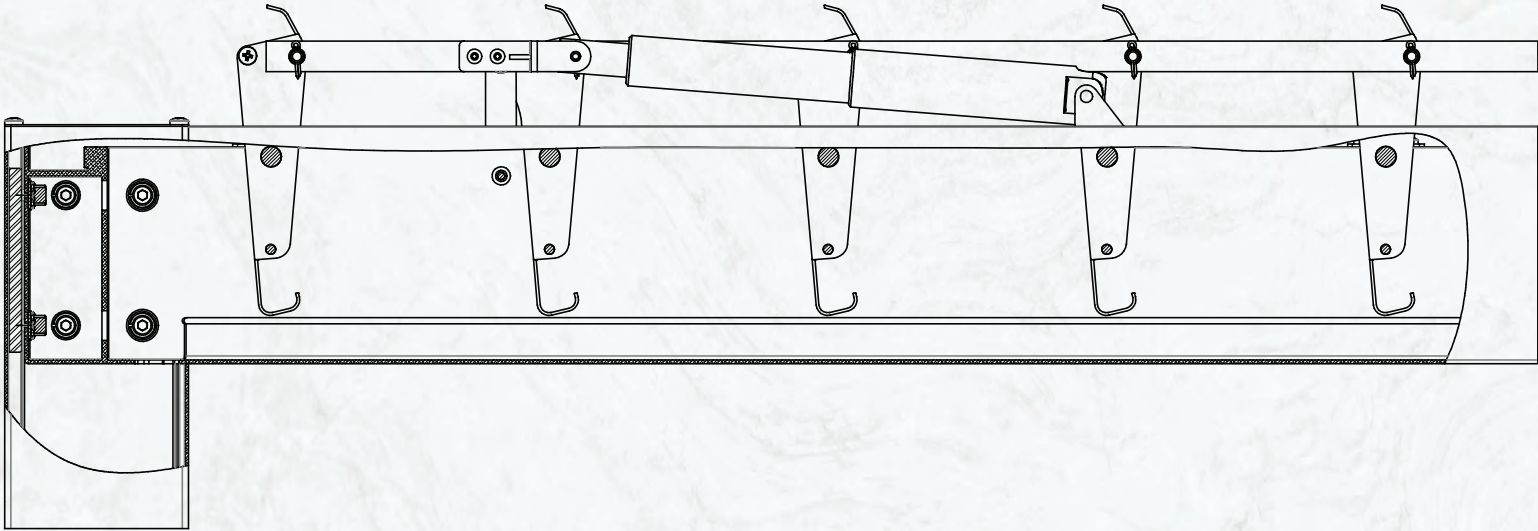

REMOTE CONTROL ROOF