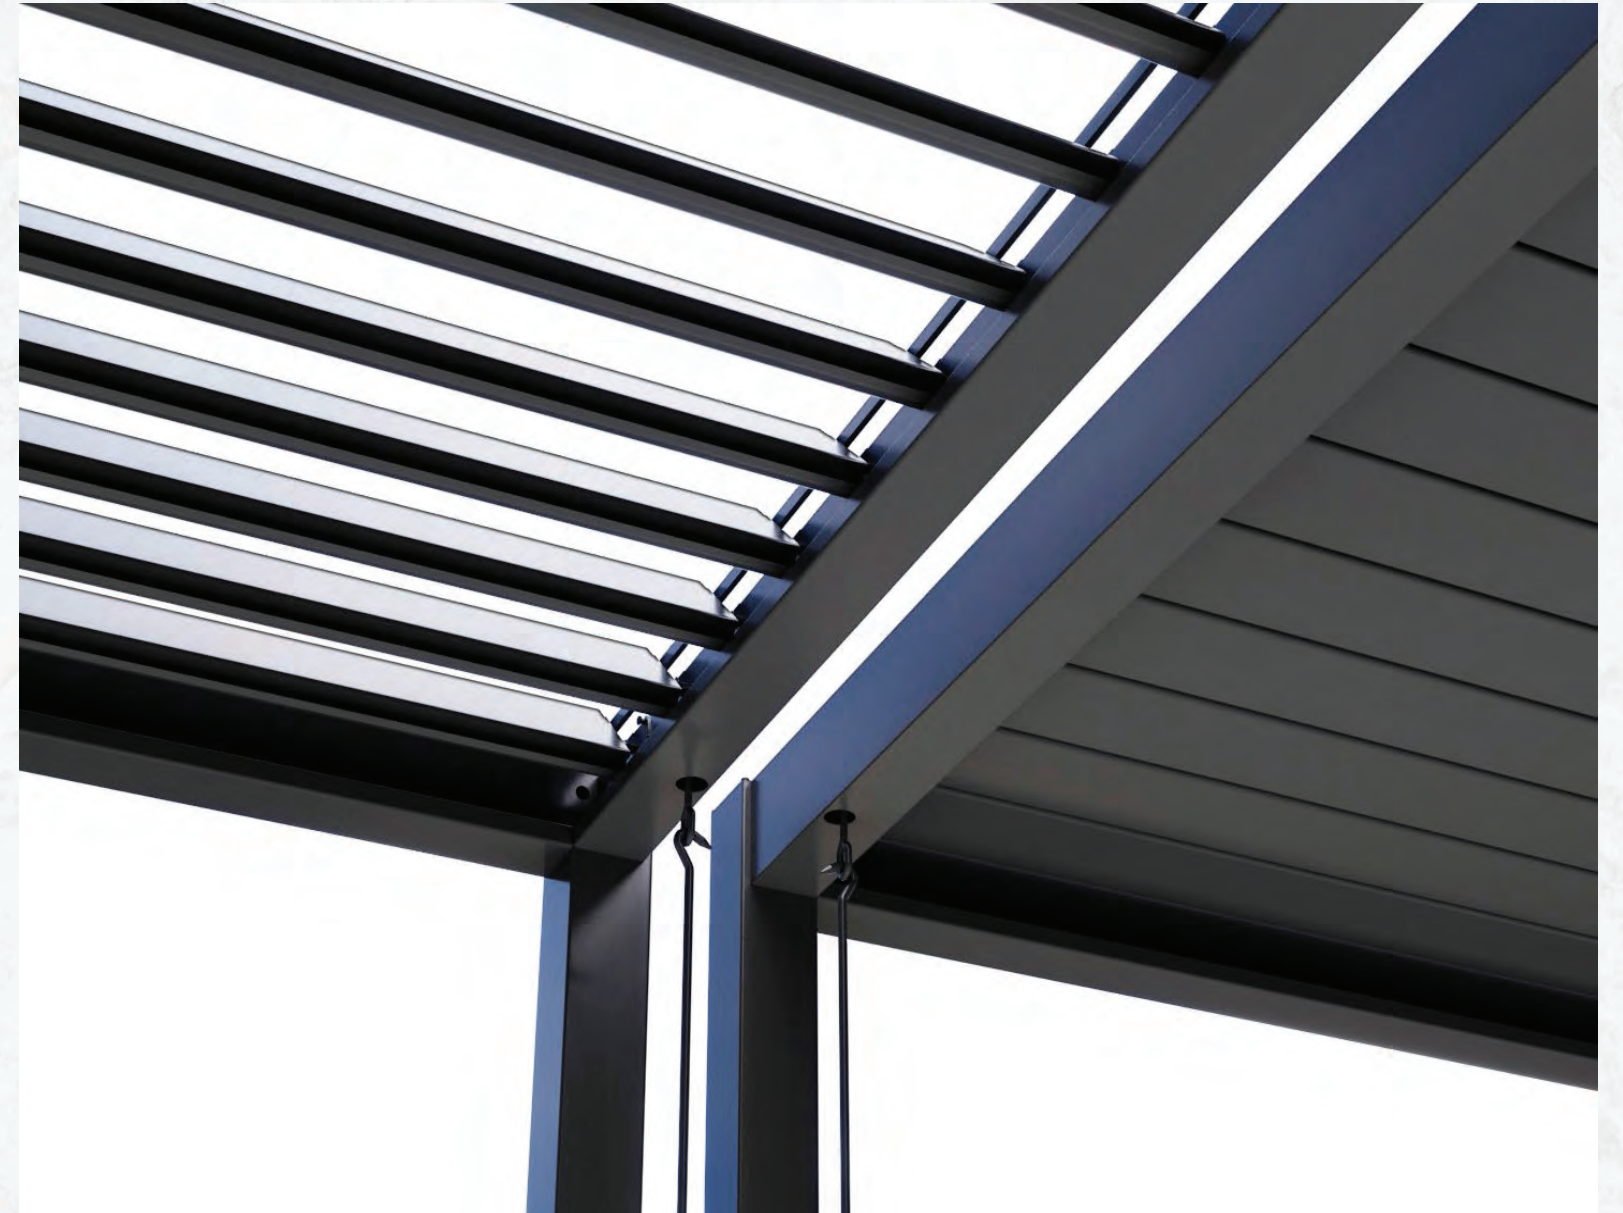

LOUVREMASTER® SYSTEM

LOUVREMASTER® SYSTEM