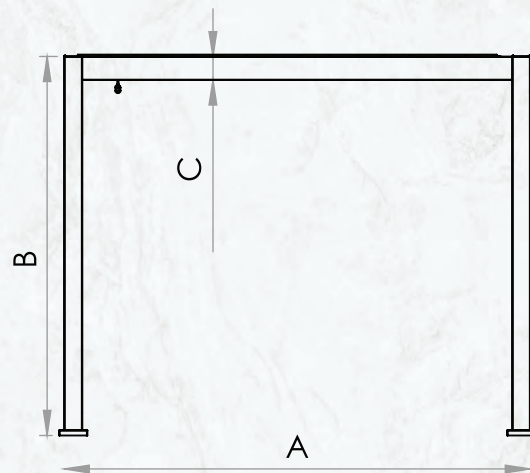

TECHNICAL DRAWING

MECHANICAL ROOF

PERGOLA 3x3	
A	3083 mm 121,378 inch
B	2506 mm 98,661 inch
C	155 mm 6,102 inch
D	3149 mm 123,976 inch
E	3057 mm 120,354 inch
Weight	204 kg
Number of Blades	20

PERGOLA 4x4	
A	4000 mm 157,480 inch
B	2506 mm 98,661 inch
C	155 mm 6,102 inch
D	4066 mm 160,070 inch
E	3974 mm 156,456 inch
Weight	295 kg
Number of Blades	28