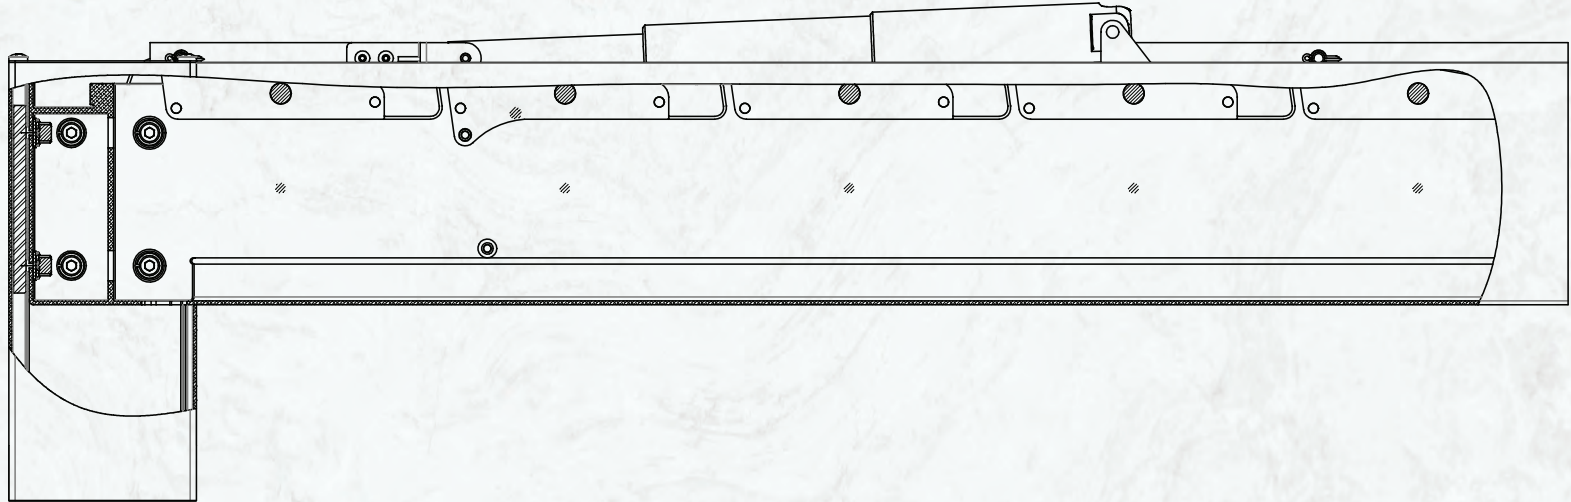

REMOTE CONTROL ROOF