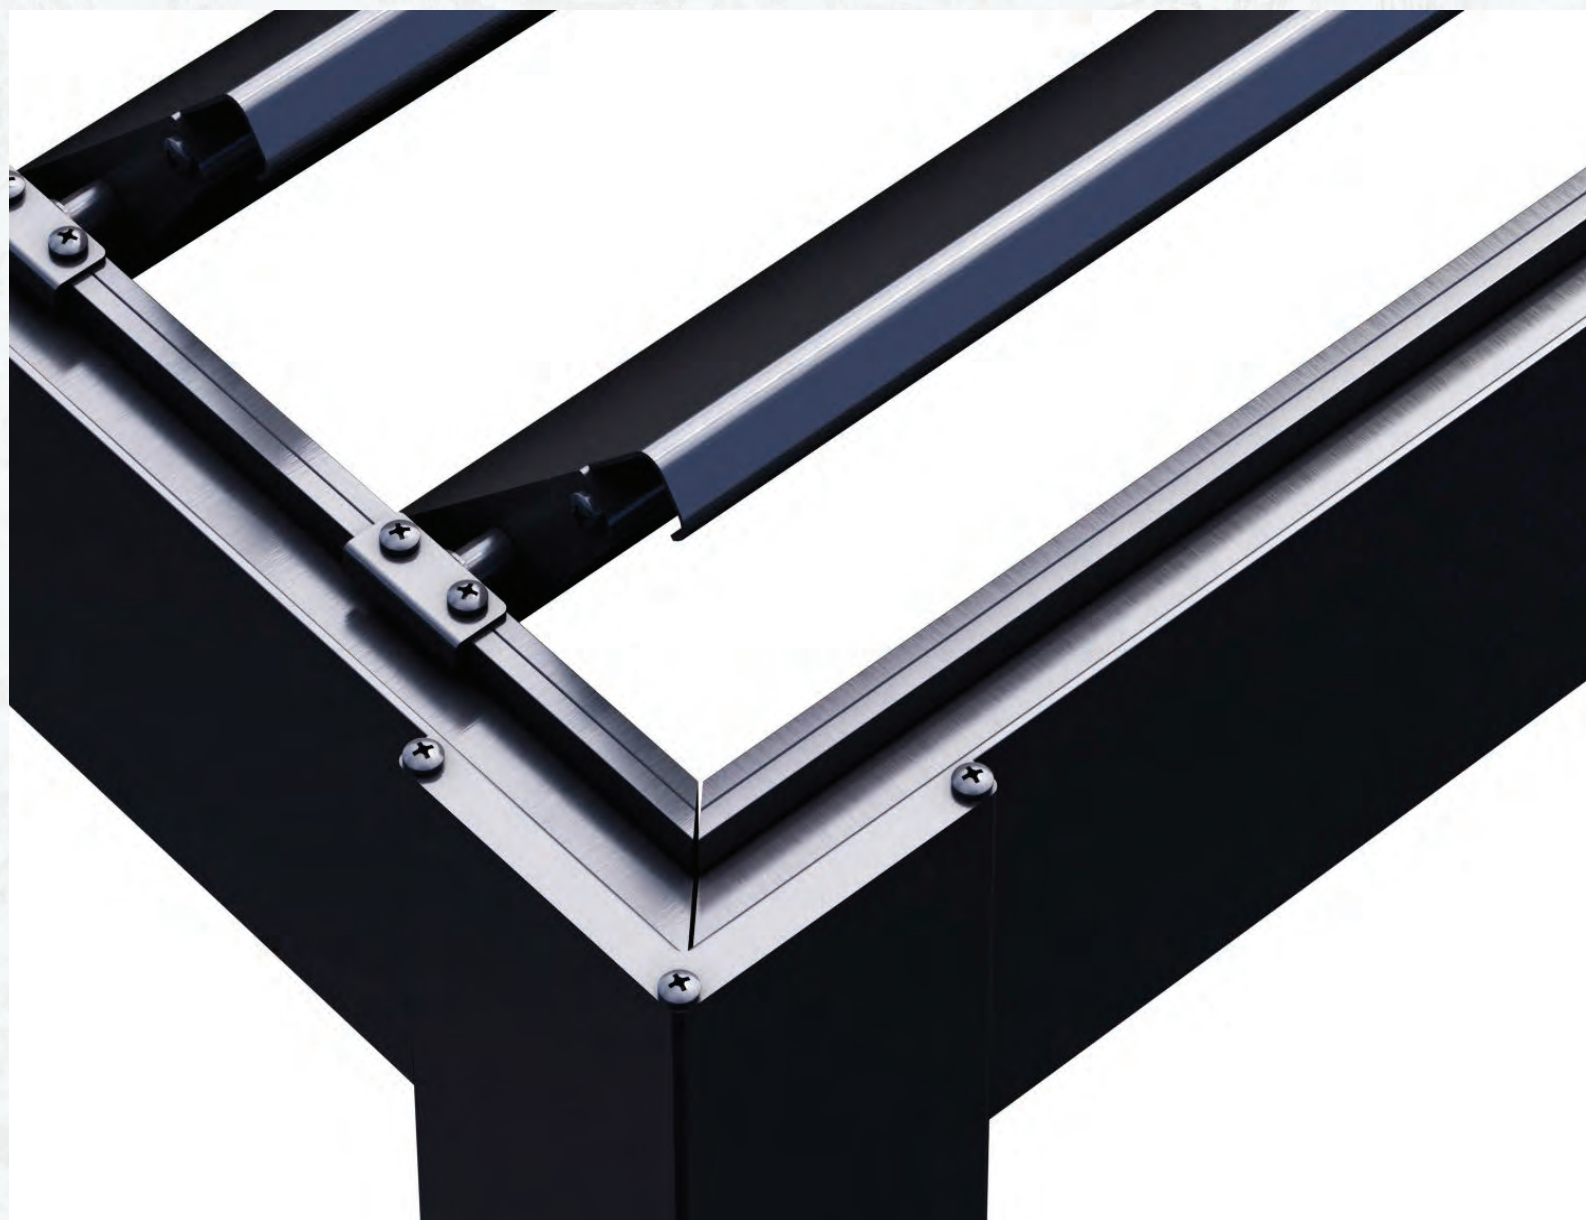

LOUVREMASTER® SYSTEM

LOUVREMASTER® SYSTEM