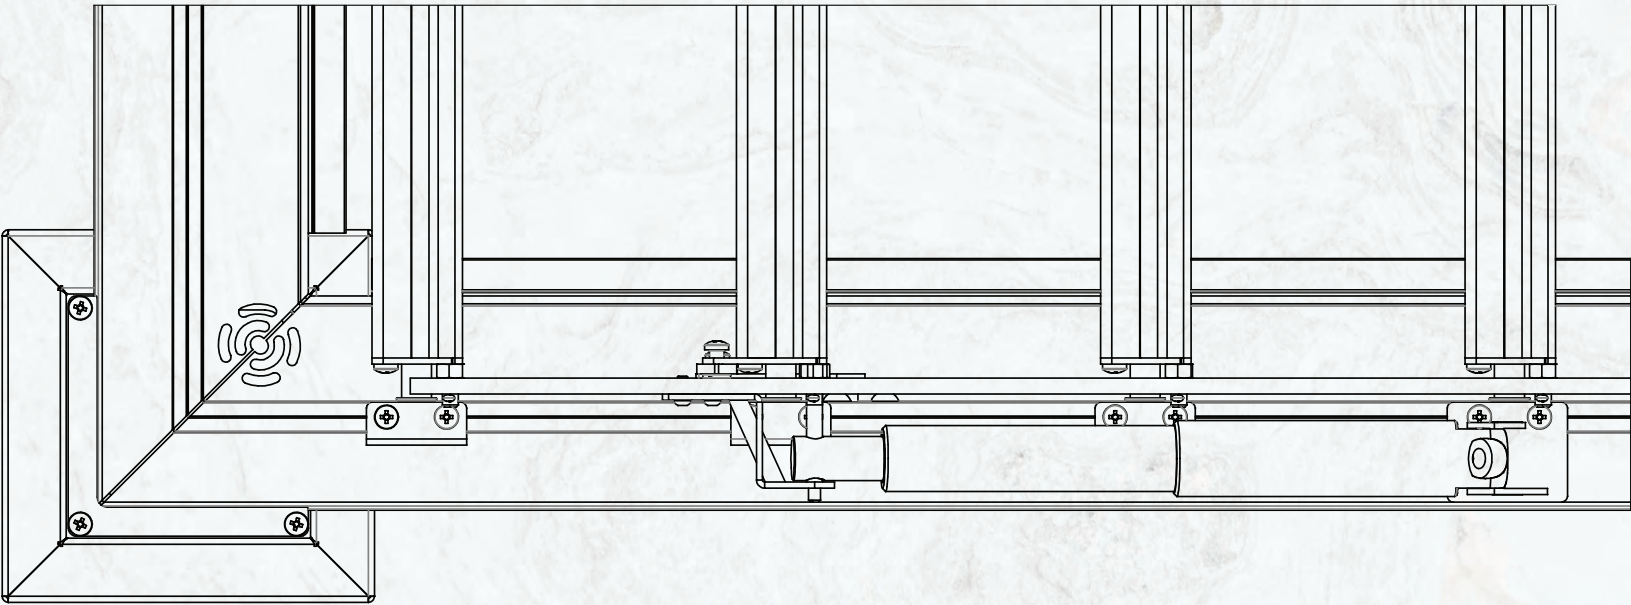

REMOTE CONTROL ROOF