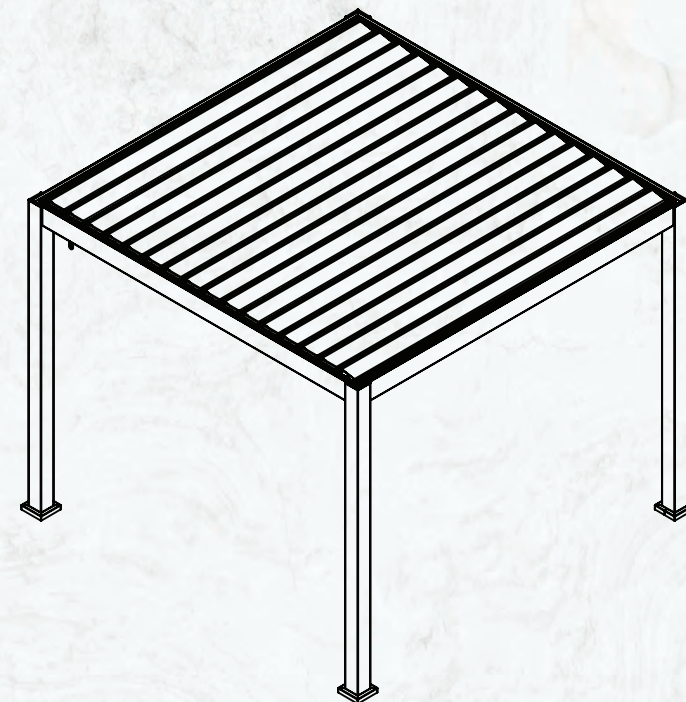

TECHNICAL DRAWING

MECHANICAL ROOF

PERGOLA 3x3	
A	3083 mm 121,378 inch
B	2506 mm 98,661 inch
C	155 mm 6,102 inch
D	3149 mm 123,976 inch
E	3057 mm 120,354 inch
Weight	204 kg
Number of Blades	20

PERGOLA 4x4	
A	4000 mm 157,480 inch
B	2506 mm 98,661 inch
C	155 mm 6,102 inch
D	4066 mm 160,070 inch
E	3974 mm 156,456 inch
Weight	295 kg
Number of Blades	28