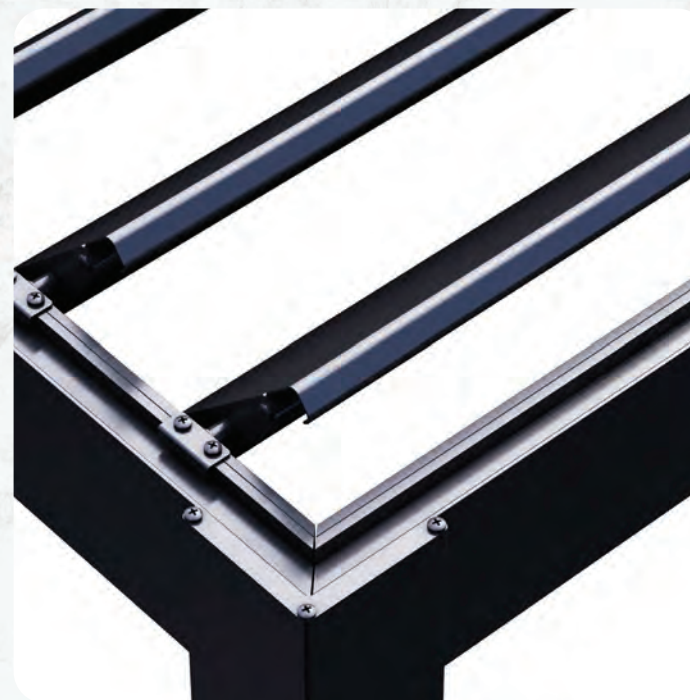

65°C opening manual louvre roof system

With side wall options all season useable.

4 seasons resistant to climatic conditions

Mechanical Roof and Remote Control Roof Options

Easy Cleaning

LED lighting system optional.

## DESCRIPTION

The Key feature of the Pergola's unique design is the vented roof louvres, the winding mechanisms allow you to control the direction of the roof louvres manually creating an open or closed space.

The genius built-in drainage system means that if the weather changes, just close the pergola's louvred roof to make the area completely weatherproof, any rainwater that lands on the louvres will flow into guttering channels and drain through the legs to the ground.